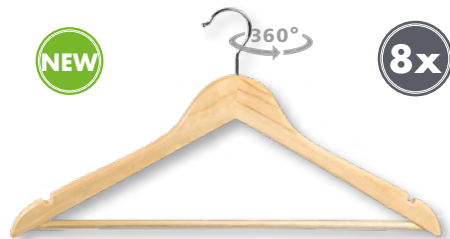

8 Coat hangers | eucalyptus wood, varnished with slip-resistant trouser bar
47136 | width: 44.5 cm/thickness 1.2 cm
GTIN: 4000270471360 | PU: 12