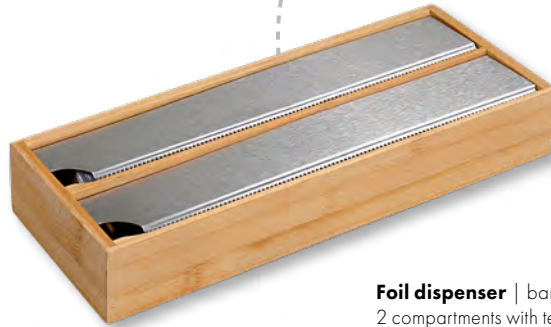

Bottle carrier 'Männerhandtasche' | plywood
suitable for a 6-pack, with practical bottle opener
66264 | W 25 x H 32 x D 16.5 cm
GTIN: 4000270662645 | PU: 4

Foil dispenser | bamboo 
2 compartments with tear-off edge for aluminium foil, cling film, etc.
58044 | 35 x 13 cm, height: 5.5 cm
GTIN: 4000270580444 | PU: 4