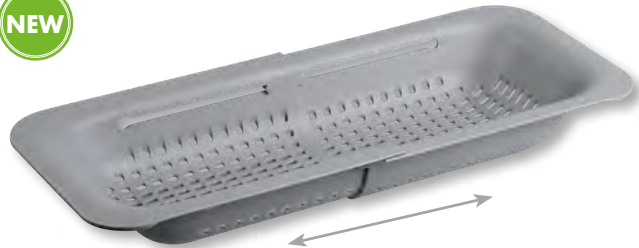

NEW

Sink strainer | plastic (PP)
variably extendable – fits in almost any sink
30070 | W 36.5 - 49.5 x H 6.5 x D 20 cm
GTIN: 4000270300707 | PU: 4

NEW

Sieve | stainless steel
90805 | Ø 19.5 / H 7 cm
GTIN: 4000270908057 | PU: 4