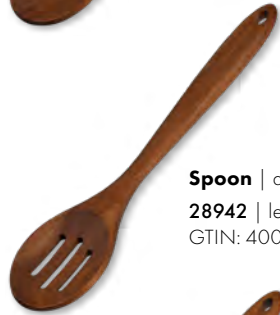

Spoon | acacia
28940 | length: 33 cm
GTIN: 4000270289408 | PU: 5