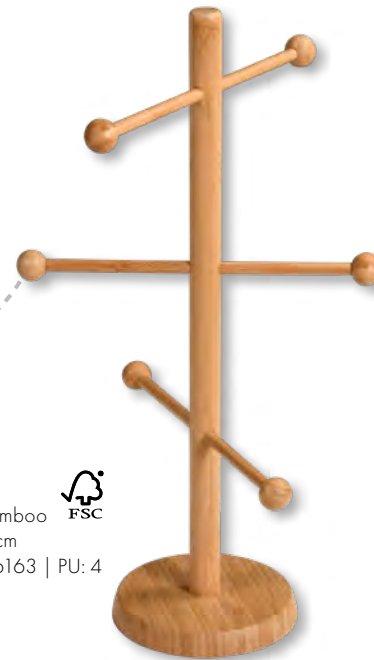

Pretzel stand | bamboo 
58616 | height: 50 cm
GTIN: 4000270586163 | PU: 4

Plate stand | bamboo 
58293 | 25 x 14 x 8 cm
GTIN: 4000270582936 | PU: 10

Shot glass carrier | pine 
68281 - with 6 glasses | L 45 x D 6.5 x H 8 cm
height with glasses: 8 cm
GTIN: 4000270682810 | PU: 4