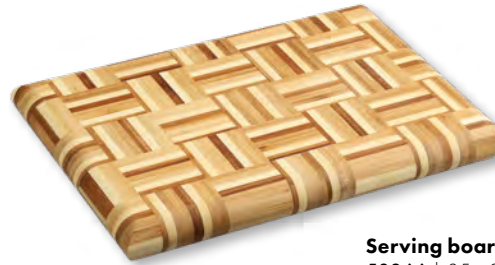

Bamboo cutting boards

Cutting board | bamboo
58133 | 33 x 23 x 1.6 cm
GTIN: 4000270581335 | PU: 5

Cutting board | bamboo
58134 | 38 x 28 x 1.6 cm
GTIN: 4000270581342 | PU: 5

Cutting board | bamboo
branded with 'Brotzeit'
58410 | 32 x 21 x 1.5 cm
GTIN: 4000270584107 | PU: 5

Brotzeit

NEW
2025

Cutting board | bamboo
58833 | 30 x 25 x 1.5 cm
GTIN: 4000270588334 | PU: 5

NEW
2025

Cutting board | bamboo
58834 | 40 x 30 x 1.5 cm
GTIN: 4000270588341 | PU: 5

Cutting board | bamboo
end grain wood
58181 | 36 x 24 x 3 cm
GTIN: 4000270581819 | PU: 3

Cutting board | bamboo 
4 non-slip feet
58152 | 45 x 27 x 3 cm, thickness: 2.5 cm
GTIN: 4000270581526 | PU: 3

NEW
2025

Serving board | bamboo 
58367 | 40 x 30 x 3.5 cm
GTIN: 4000270583674 | PU: 3

NEW
2025