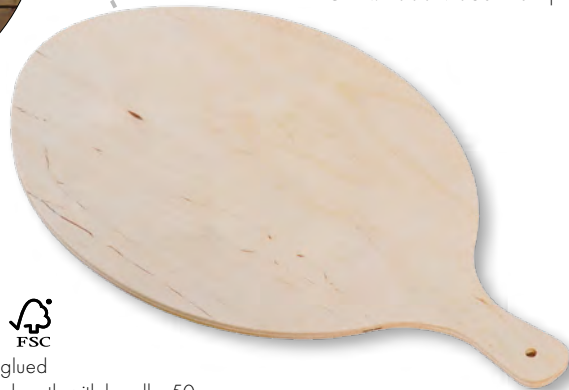

Bread & cheese plate | birch wood, natural

68443 | Ø 25 cm, thickness 1.5 cm

GTIN: 4000270684432 | PU: 12

3x

Cutting board - set of 3 | birch wood, natural

69003 | 23 x 15 x 1 cm

GTIN: 4000270690037 | PU: 5

Tarte flambée board

laminated wood, natural | glued

68209 | 38 x 30 x 0.8 cm, length with handle: 50 cm

GTIN: 4000270682094 | PU: 10

Tarte flambée board | laminated wood, natural | glued

68208 | 38 x 32 x 0.8 cm, length with handle: 52 cm