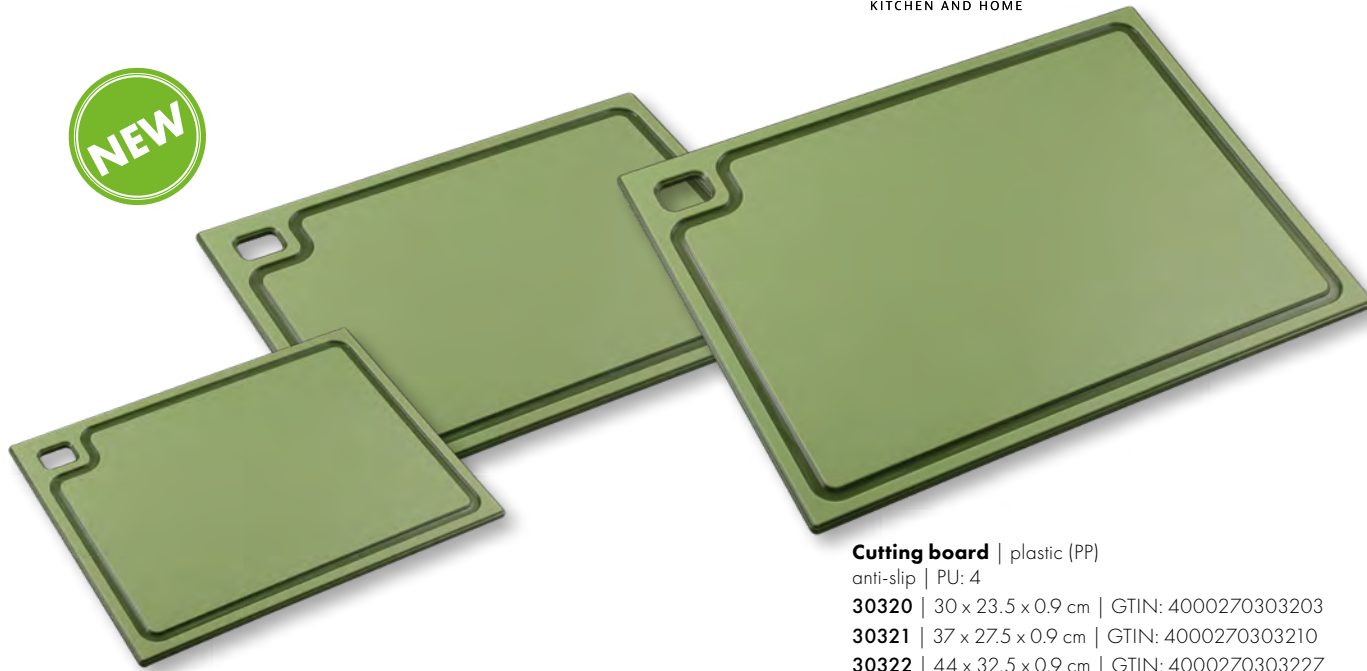

NEW

Cutting board | plastic (PP)
anti-slip | PU: 4
30320 | 30 x 23.5 x 0.9 cm | GTIN: 4000270303203
30321 | 37 x 27.5 x 0.9 cm | GTIN: 4000270303210
30322 | 44 x 32.5 x 0.9 cm | GTIN: 4000270303227