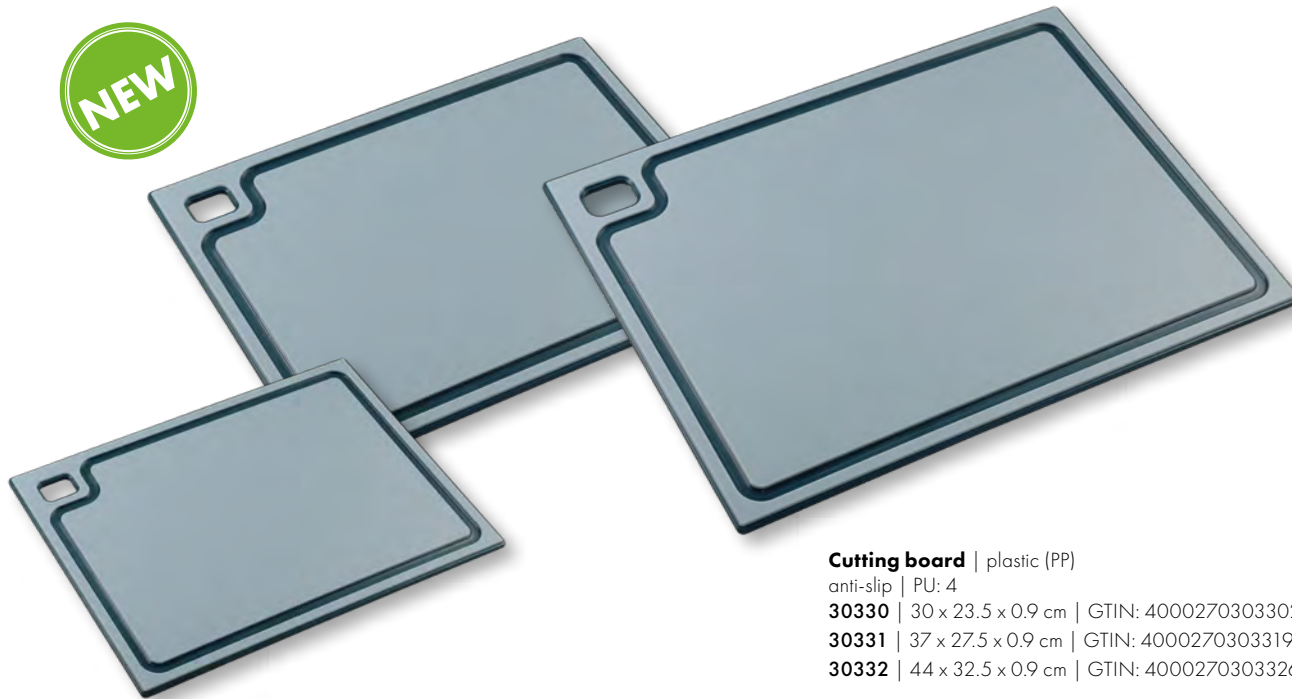

NEW

Cutting board | plastic (PP)
anti-slip | PU: 4
30330 | 30 x 23.5 x 0.9 cm | GTIN: 4000270303302
30331 | 37 x 27.5 x 0.9 cm | GTIN: 4000270303319
30332 | 44 x 32.5 x 0.9 cm | GTIN: 4000270303326