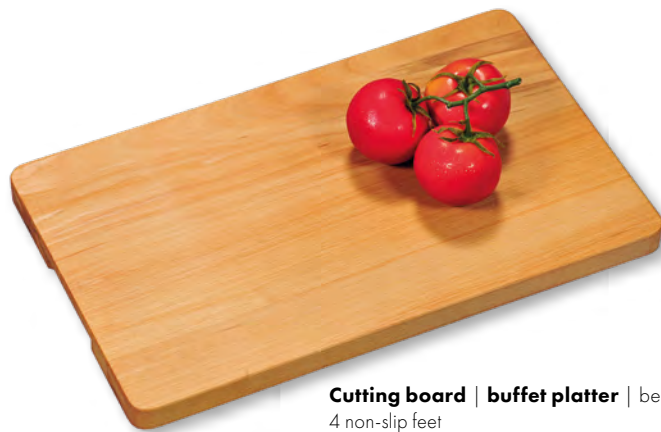

Cutting board | buffet platter | beech wood, oiled
4 non-slip feet
85390 | 45 x 27 x 2.8 cm
GTIN: 4000270853906 | PU: 3